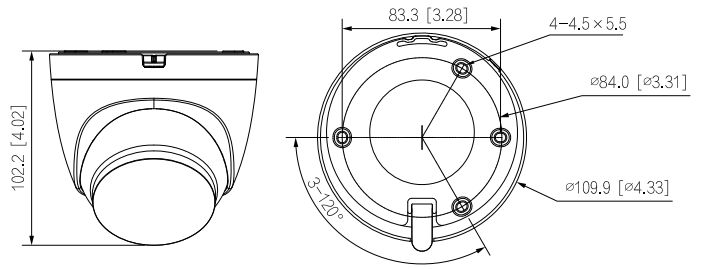

Ordering Information

Type	Model	Description
4MP Camera	DH-IPC-HDW1430DTP-STW-0280B	4 MP IR Fixed-focal WiFi Eyeball Network Camera, PAL, 2.8 mm
	DH-IPC-HDW1430DTN-STW-0280B	4 MP IR Fixed-focal WiFi Eyeball Network Camera, NTSC, 2.8 mm
	DH-IPC-HDW1430DTP-STW-0360B	4 MP IR Fixed-focal WiFi Eyeball Network Camera, PAL, 3.6 mm
	DH-IPC-HDW1430DTN-STW-0360B	4 MP IR Fixed-focal WiFi Eyeball Network Camera, NTSC, 3.6 mm
Accessories (Optional)	ADS-12AM-12 12012EPG	12V DC/1A Power Adapter
	PFA13G	Junction Box
	PFB205W	Wall Mount
	PFA152-E	Pole Mount

Dimensions (mm[inch])