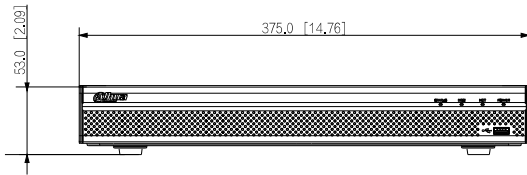

Ordering Information

Type	Model	Description
8 Channel NVR	DHI-NVR4208-4KS2	8 Channel 1U 4K & H.265 Lite Network Video Recorder
16 Channel NVR	DHI-NVR4216-4KS2	16 Channel 1U 4K & H.265 Lite Network Video Recorder
32 Channel NVR	DHI-NVR4232-4KS2	32 Channel 1U 4K & H.265 Lite Network Video Recorder

Dimensions (mm[inch])