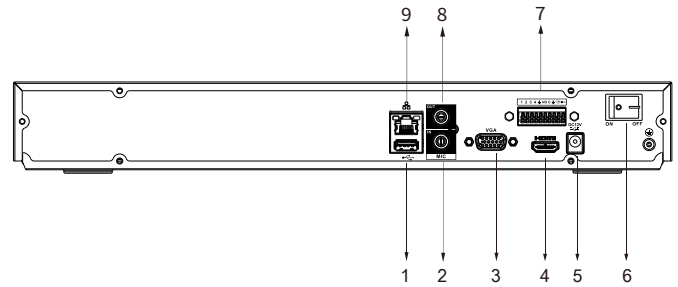

Panels

- 1 USB Port
- 2 AUDIO IN, RCA Connector
- 3 VGA Port
- 4 HDMI Port
- 5 Power Input
- 6 Power Switch
- 7 Alarm In/Out
- 8 AUDIO OUT, RCA Connector
- 9 Network Port