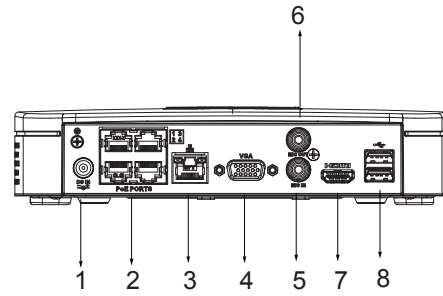

External Port

| | |
|--------------|---|
| Audio Input | 1 channel, RCA connector |
| Audio Output | 1 channel, RCA connector, which support voice intercom output |
| HDD | 1 SATA III port, up to 10 TB for a single HDD. The maximum HDD capacity varies with environment temperature |
| USB | 2 rear USB 2.0 ports |
| HDMI | 1 |
| VGA | 1 |
| Network | 1 independent 100 Mbps ethernet port |
| PoE | 4 ports (IEEE802.3at/af) |

General Parameter

| | |
|-----------------------|---|
| Power Supply | 48V/1.5A DC |
| Power Consumption | NVR: < 7.5W (without HDD) PoE: Max 25.5W for single port, 48W in total |
| Net Weight | 0.45 kg (0.99 lb) (without HDD) |
| Gross Weight | 1.5 kg (3.31 lb) (without HDD) |
| Product Dimensions | 204.6 mm × 206.4 mm × 45.6 mm (8.1" × 8.1" × 1.8") |
| Package Dimensions | 361 mm × 259 mm × 94 mm (14.2" × 10.2" × 3.7") |
| Operating Temperature | -10°C to +55°C (+14°F to +131°F) |
| Storage Temperature | 0°C to +40°C (+32°F to +104°F) |
| Operating Humidity | 10%–93% (RH) |
| Storage Humidity | 30%–85% (RH) |
| Operating Altitude | 3,000 m (9,843 ft) |
| Certifications | CE: EN55032; EN55024; EN50130-4; EN60950-1 FCC: Part 15 Subpart B; ANSI C63.4-2014 UL: UL 60950-1 |

Dimensions (mm[inch])

Panels

- | | | | |
|---|-------------------------|---|--------------------------|
| 1 | DC Power Input | 2 | PoE Ports |
| 3 | Network Port | 4 | VGA Port |
| 5 | AUDIO IN, RCA Connector | 6 | AUDIO OUT, RCA Connector |
| 7 | HDMI Port | 8 | USB Port |