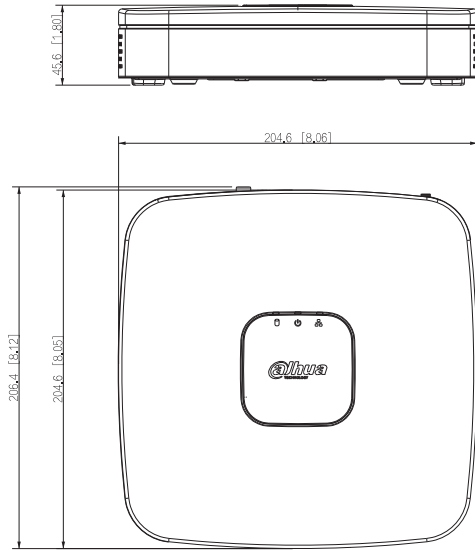

External Port

| | |
|--------------|---|
| Audio Input | 1 channel, RCA connector |
| Audio Output | 1 channel, RCA connector, which support voice intercom output |
| HDD | 1 SATA III port, up to 10 TB for a single HDD. The maximum HDD capacity varies with environment temperature |
| USB | 2 rear USB 2.0 ports |
| HDMI | 1 |
| VGA | 1 |
| Network | 1 independent 100 Mbps ethernet port |
| PoE | 4 ports (IEEE802.3at/af) |

General Parameter

| | |
|-----------------------|---|
| Power Supply | 48V/1.5A DC |
| Power Consumption | NVR: < 7.5W (without HDD) PoE: Max 25.5W for single port, 48W in total |
| Net Weight | 0.45 kg (0.99 lb) (without HDD) |
| Gross Weight | 1.5 kg (3.31 lb) (without HDD) |
| Product Dimensions | 204.6 mm × 206.4 mm × 45.6 mm (8.1" × 8.1" × 1.8") |
| Package Dimensions | 361 mm × 259 mm × 94 mm (14.2" × 10.2" × 3.7") |
| Operating Temperature | -10°C to +55°C (+14°F to +131°F) |
| Storage Temperature | 0°C to +40°C (+32°F to +104°F) |
| Operating Humidity | 10%–93% (RH) |
| Storage Humidity | 30%–85% (RH) |
| Operating Altitude | 3,000 m (9,843 ft) |
| Certifications | CE: EN55032; EN55024; EN50130-4; EN60950-1 FCC: Part 15 Subpart B; ANSI C63.4-2014 UL: UL 60950-1 |

Dimensions (mm[inch])

Panels

- | | | | |
|---|-------------------------|---|--------------------------|
| 1 | DC Power Input | 2 | PoE Ports |
| 3 | Network Port | 4 | VGA Port |
| 5 | AUDIO IN, RCA Connector | 6 | AUDIO OUT, RCA Connector |
| 7 | HDMI Port | 8 | USB Port |