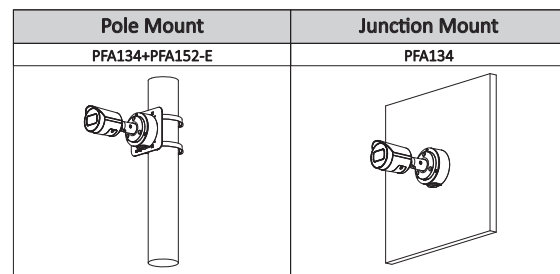

**Structure**

Casing	Metal
Dimensions	166.2 mm × Φ70 mm (6.54" × Φ2.76")
Net Weight	0.48 kg (1.1 lb)
Gross Weight	0.57 kg (1.3 lb)

**Ordering Information**

Type	Part Number	Description
2MP Camera	DH-IPC-HFW2230SP-S-S2	2MP Lite IR Fixed-focal Bullet Network Camera,PAL
	DH-IPC-HFW2230SN-S-S2	2MP Lite IR Fixed-focal Bullet Network Camera,NTSC
Accessories (optional)	PFA134	Junction Box
	PFA152-E	Pole Mount
	PFM321D	DC12V1A Power Adapter
	LR1002-1ET/1EC	Single-port Long Reach Ethernet over Coax Extender
	PFM900-E	Integrated Mount Tester
	PFM114	TLC SD Card

**Accessories**

**Optional:**

**Dimensions (mm[inch])**